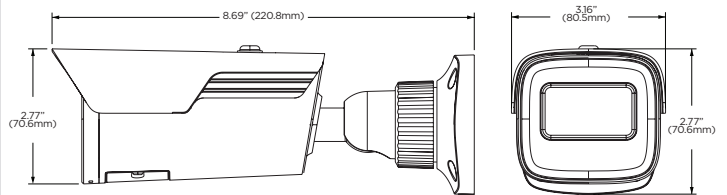

Mounting accessories (Optional)

DWC-MBTJUNC
Junction box

Dimensions

Unit: Inch (mm)

Specifications

MODELS	DWC-MB95Wi28T	DWC-MB95Wi36T
IMAGE		
Image sensor	5MP 1/2.7" CMOS	
Total pixels	2592 (H) x 1944 (V)	
Minimum scene illumination	0.02 lux (color)	
	0.0 lux (B/W)	
S/N ratio	50dB	
LENS		
Focal length	2.8mm, F1.6	3.6mm, F1.6
Lens type	Fixed lens	
Field of view (FoV)	98.5°	81.4°
IR distance	164ft range	
I/O		
Audio in / out	1 audio input	
Audio compression	G.711A / U	
OPERATIONAL		
Shutter mode	Auto, manual	
Shutter speed	1/30s - 1/100000s	
Auto gain control	Auto	
Day / night	Auto, day (color), night (B/W), schedule	
Smart DNR™ 3D digital noise reduction	3D DNR	
Wide dynamic range (WDR)	True WDR low, middle, high	
Wide dynamic range (WDR) dB	120dB	
Privacy zone	4 programmable privacy masks	
Camera analytics	Line crossing, perimeter intrusion, video tampering detection (scene change, video blur, abnormal color detection), object classification (differentiate humans from objects)	
Backlight compensation (BLC)	Yes	
De-Fog	Yes	
Mirror and flip	Yes	
Alarm notifications	Notifications via email or FTP server	
Memory slot	Micro SD/SDHC/SDXC card up to 256GB (not included)	
NETWORK		
LAN	802.3 compliance 10/100 LAN	
Video compression type	H.265, H.264, MJPEG	
Resolution	5MP, 4MP, 2K, 3MP, 21MP/1080P, 720P (60Hz; 1 - 30fps; 50Hz: 1-25fps) HFR mode: 1080P / 720P (60Hz: 1 - 60fps; 50Hz: 1-50fps)	
Frame rate	Up to 30fps at all resolutions	
Video bitrate	64 Kbps - 8 Mbps	
Bitrate control	Multi-streaming CBR/VBR at H.264/ H.265 (controllable frame rate and bandwidth)	
Streaming capability	Dual-stream at different rates and resolutions	
IP	IPv4, IPv6	
Protocol	UDP, IPv4, IPv6, DHCP, NTP, RTSP, RTP, RTCP, ICMP, IGMP, PPPoE, DDNS, SMTP, FTP, SNMP, HTTP, 802.1x, UPnP, HTTPs, QoS	
Security	IP filtering, MAC filtering, authentication (ID/PW), SSL/TLS	
ONVIF conformance	Yes	
Web viewer	OS: Windows® Browser: Internet Explorer	
Video management software	DW Spectrum® IPVMS	
ENVIRONMENTAL		
Operating temperature	-22°F - 140°F (-30°C - 60°C)	
Operating humidity	95% RH (non-condensing)	
IP rating	IP67-rated	
IK rating	IK10 impact-resistant	
Other certifications	FCC, CE, ROHS, POE, ONVIF	
ELECTRICAL		
Power requirement	DC 12V, PoE IEEE 802.3af Class 3. (Adapter not included)	
Power consumption	9W	
MECHANICAL		
Material	Metal bullet housing	
Dimensions	8.69" x 3.16" x 2.77" (220.8 x 80.5 x 70.6 mm)	
Weight	1.52 lb (0.69 kg)	
Warranty	5 year warranty	