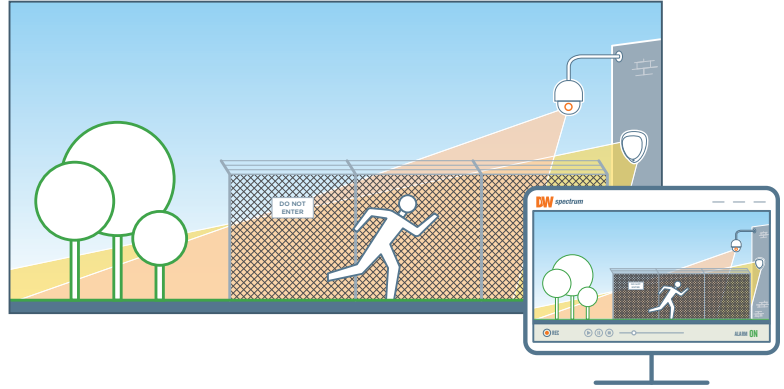

Perimeter protection solutions.

Motion detector and laser sensors for daytime monitoring

SiteWatch™ motion detectors offer a programmable beam range of up to 1640ft (500m), offering truly exceptional resistance to false alarms.

Amplify panoramic surveillance

Combine detectors and illuminators with MEGApix® Pano™ multi-sensor and hemispheric fisheye cameras to create a formidable panoramic solution.

NDAA/TAA Compliance

COMPLIANT PRODUCT

DW® IP cameras, analog cameras, NVRs, DVRs, network devices and management software sold and distributed worldwide are designed and developed in U.S.A. and Korea and manufactured in Korea, Vietnam and Taiwan.

Most DW products qualify for GSA Schedule Contracts and other government opportunities because they are NDAA compliant.