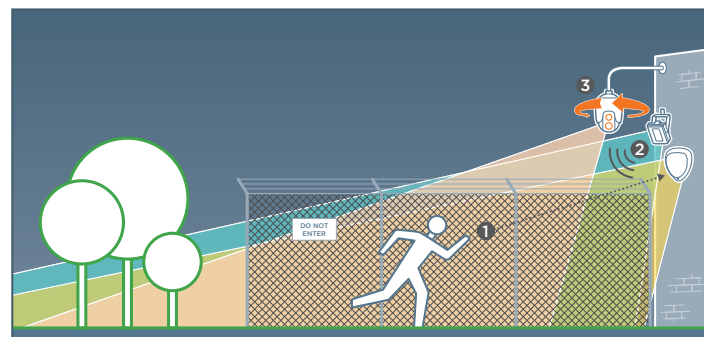

Flexible, Scalable, Cost-Effective

DW's horn speakers are designed to support Power over Ethernet (PoE) for a simplified installation process. With PoE, the speaker can be powered and transmit data through a single cable, making it easy to integrate with your existing surveillance, Voice over IP (VoIP) telephony (via SIP), and event management via DW Spectrum IPVMS. As a standalone product, the speaker can be placed anywhere you need it.