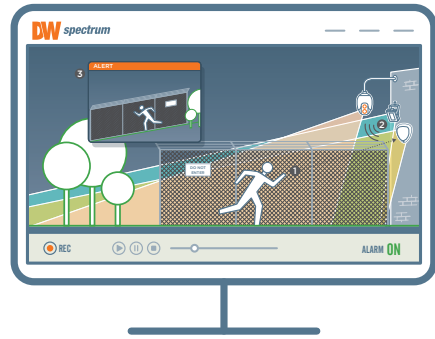

Key Technologies