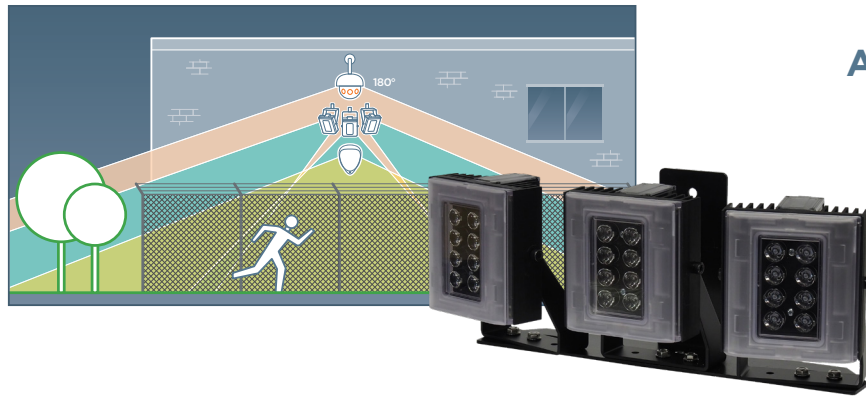

Perimeter protection solutions.

Motion detector and laser sensors for daytime monitoring

SiteWatch™ motion detectors offer a programmable beam range of up to 1640ft (500m), offering truly exceptional resistance to false alarms.

Amplify panoramic surveillance

Combine detectors and illuminators with MEGApix® Pano™ multi-sensor and hemispheric fisheye cameras to create a formidable panoramic solution.

NDAA/TAA Compliance

COMPLIANT PRODUCT

DW® IP cameras, analog cameras, NVRs, DVRs, network devices and management software sold and distributed worldwide are designed and developed in U.S.A. and Korea and manufactured in Korea, Vietnam and Taiwan.

Most DW products qualify for GSA Schedule Contracts and other government opportunities because they are NDAA compliant.