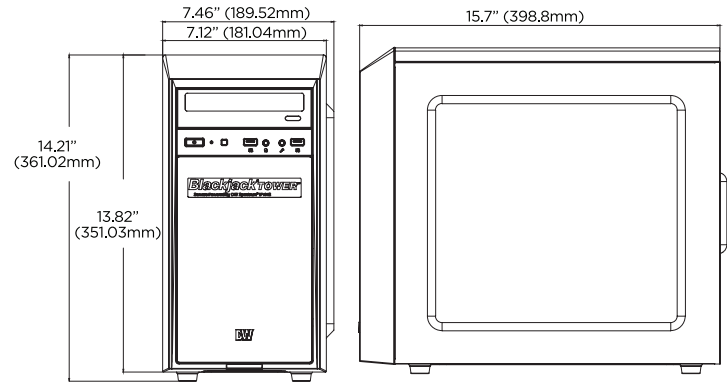

NDAA/TAA
COMPLIANT PRODUCT

Dimensions

Unit: Inch (mm)

- 2-48TB**
2-48TB Storage
- 480Mbps**
480Mbps Throughput
- Windows 10, Server & Linux Ubuntu OS**
- 2x**
Two NIC Cards
- 9th Gen.**
Intel Processor
- 5 YEAR**
Limited Warranty

Specifications

| PART NUMBER | DW-BJMT31xxT/LX | DW-BJMT51xxT/LX | DW-BJMT71xxT/LX/S | |
|------------------------|---|--|---|--------------|
| Included IP licenses | 4 | | | |
| Form factor | Mid-size tower | | | |
| Operating system | Windows 10 IoT Enterprise LTSC | | | |
| | Ubuntu Desktop 20.04.5 LTS | | | |
| | Windows Server 2019 Standard | | | |
| CPU | Intel [®] Core [™] i3 processor | Intel [®] Core [™] i5 processor | Intel [®] Core [™] i7 processor | |
| Memory | 8GB | 16GB | 16GB | |
| Ethernet port | 2x 1G Ethernet | | | |
| System | Max video storage rate (Mbps) | 180Mbps | 360Mbps | 480Mbps |
| | Maximum storage drives | 3 x 3.5 SATA HDD | | |
| Storage | Maximum storage | Maximum 20TB | Maximum 48TB | Maximum 48TB |
| | Outputs | 1 x true HD, 1 x DVI, 1 x VGA for system configuration. Maximum 1 display output at a time | | |
| Video | Max output resolution | 4096x2160 (True HD), 1920x1200 (DVI-D) | | |
| | Video card | On-board Intel Graphics | | |
| Preloaded VMS software | DW Spectrum IPVMS | | | |
| Remote clients | Cross-platform - Windows, Linux Ubuntu and Mac [®] | | | |
| Mobile apps | iOS [®] and Android [®] | | | |
| Keyboard and mouse | Included | | | |
| Power supply | 400W** | | | |
| Operating temperature | 41°F-104°F (5°C-40°C) | | | |
| Operating humidity | 20-90% RH | | | |
| Dimension (W x D x H) | 7.46" x 15.7" x 14.21" (189.52 x 398.8 x 361.02 mm) | | | |
| Other certification | UL, FCC, CE | | | |
| Warranty | 5 year limited | | | |