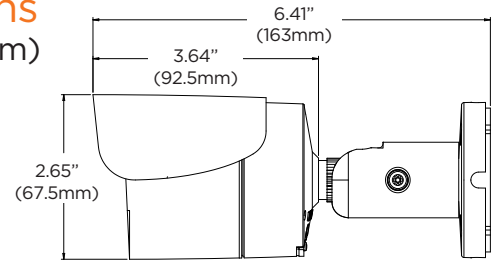

Dimensions

Unit: Inch (mm)

Summary

This NDAA-compliant MEGApix® provides 2.1MP/1080p resolution at real-time 30fps and includes a 4.0mm fixed lens. The camera is powered by Star-Light Plus™ color in near-total darkness technology for quality video in any lighting conditions, all in an IP67 dust-tight and waterproof bullet housing.