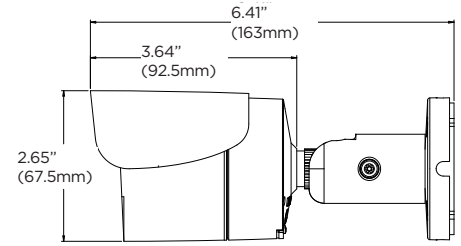

Dimensions

Unit: Inch (mm)

Specifications

IMAGE	
Image sensor	2.1MP/1080p 1/2.8" CMOS
Total pixels	1945 (H) X 1109 (V)
Minimum scene illumination	0.09 lux (color) 0.0 lux (B/W)
LENS	
Focal length	4.0mm, F2.6
Lens type	Fixed lens
HFOV / VFOV	86° / 46°
IR distance	100ft range
OPERATIONAL	
Intelligent Video Analytics	IVA: intrusion, line crossing, counting line, loitering, enter, exit, tamper IVA+: object removed, tailgating, direction, stopped, appear, disappear, object left, logical rules
Shutter mode	Auto, manual, anti-flicker, slow shutter
Shutter speed	1/15 - 1/32000
Slow shutter	1/2, 1/3, 1/5, 1/6, 1/7.5, 1/10
Auto gain control	Auto
Day and night	Auto, day (color), night (B/W)
Smart DNR™ 3D digital noise reduction	3D-DNR
Wide Dynamic Range (WDR)	True WDR
Wide Dynamic Range (WDR) dB	120dB
Privacy zone	16 programmable privacy masks
Mirror and flip	Yes
Alarm notifications	Notifications via e-mail notifications, FTP and SD card recording
Memory slot	Micro SD / SDHC / SDXC (card not included)
NETWORK	
LAN	RJ45 (10/100Base-T)
Video compression type	H.265, H.264, MJPEG
Resolution	H.265: 2.1MP/1080p, 720p, VGA, D1, CIF H.264: 2.1MP/1080p, 720p, VGA, D1, CIF MJPEG: 1280x720, 800x600, VGA, 768x432, D1, CIF
Frame rate	Up to 30fps at all resolutions
Video bitrate	100Kbps - 10Mbps, multi-rate for preview and recording
Bitrate control	Multi-streaming CBR/VBR at H.264, H.265 (controllable frame rate and bandwidth)
Streaming capability	Dual-stream at different rates and resolutions
IP	IPv4, IPv6
Protocol	TCP/IP, UDP, AutoIP, RTP (UDP/TCP), RTSP, NTP, HTTP, HTTPS, SSL, DNS, DDNS, DHCP, FTP, SMTP, ICMP, SNMPv1/v2/v3 (MIB-2), ONVIF
Security	HTTPS (TLS), IP filtering, 802.1x, digest authentication (ID/PW)
ONVIF conformance	Yes
OS	OS: Windows®, Mac® OS, Linux®
Web viewer	Browser: Internet Explorer®, Google Chrome®, Mozilla Firefox®, Safari® NOTE: Chrome browser is recommended for IVA configuration
Video management software	DW Spectrum® IPVMS
ENVIRONMENTAL	
Operating temperature	-4°F - 122°F (-20°C - 50°C)
Operating humidity	10-90% (non-condensing)
IP rating	IP67-rated
Other certifications	UL listed, CE, FCC, RoHS
ELECTRICAL	
Power requirement	DC 12V, PoE (IEEE 802.3af Class 2). (Adapter not included)
Power consumption	DC12V: max 4.5W PoE: max 6.0W
MECHANICAL	
Material	Aluminum bullet housing
Dimensions	6.41" x 2.65" (163 x 67.5 mm)
Weight	1.1 lbs (0.5kg)
Warranty	5 year warranty