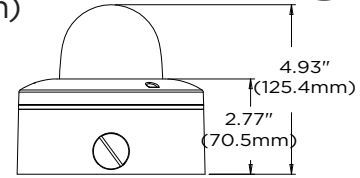

Dimensions

unit: Inch (mm)

Snapit™

Summary

This NDAA-compliant MEGApix® IP camera provides 5MP resolution at real-time 30fps and includes a 2.7-13.5mm vari-focal p-iris lens with motorized zoom and auto-focus. The camera is powered by Star-Light Plus™ color in near-total darkness technology for quality video in any lighting conditions and Cold Start at -40° F/-40° C. The unique Snapit™ housing is easy to install, includes CleanView™ dome treatment and is IP68-rated.

Features

- 5MP sensor at real-time 30fps
- Star-Light Plus™ color in near-total darkness technology
- Vari-focal p-iris lens with motorized zoom and autofocus for complete remote lens control and focused image any time
- Snapit™ easy installation camera
- True Wide Dynamic Range (WDR) for clear images in challenging light
- Simultaneous streaming and multiple codec options for smart bandwidth management
- Cold Start -40°F (-40°C), allowing the camera to power up in extremely cold environments
- 100' Smart IR™ with intelligent camera sync for clear B/W images with no need for external light
- CleanView™ hydrophobic dome coating repels water, dust and grease.
- Smart DNR™ 3D digital noise reduction reduces noise and ghosting for motion in low-light environments.
- Privacy zones cover sensitive areas in the camera's field of view.
- Two-way audio for direct communication between the monitoring station and the camera's location
- Local SD card slot for local recording in case of network loss
- Alarm sensor input and relay output for access control integration
- Web server built-in for easy camera management from any browser
- PoE and DC12V for single cable simplified installation
- NDAA/TAA compliant for federal and government projects
- IP68- and IK10-rated camera housing built to last
- 5 year warranty

Accessories (Optional)

Specifications